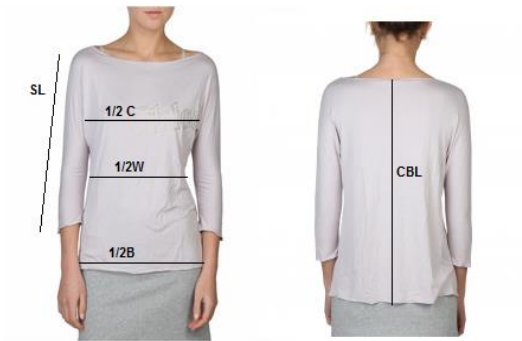

Lady t shirt without sleeve

Measurements:

1/2 CHEST

1/2 WAIST

1/2 BOTTOM

SLEEVE LENGTH

CENTRE BACK LENGTH

SIZE

XS

S

M

1/2 C

1/2 W

1/2 B

SL

CBS

	XS	S	M
	46	50	54
	43	47	51
	44	48	52
	55.5	57	59

L
60
55
58
62